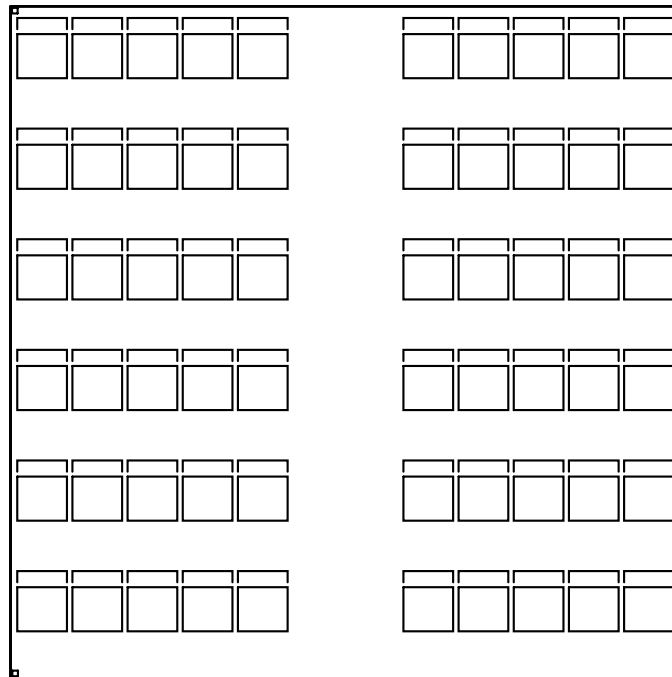

20' x 20' Marquee Tent
 6 - 8' Banquet Tables
 48 - Chairs

20' x 20' Marquee Tent
 4 - 60" Round Tables
 36 - Chairs

20' x 20' Marquee Tent
 60 - Chair